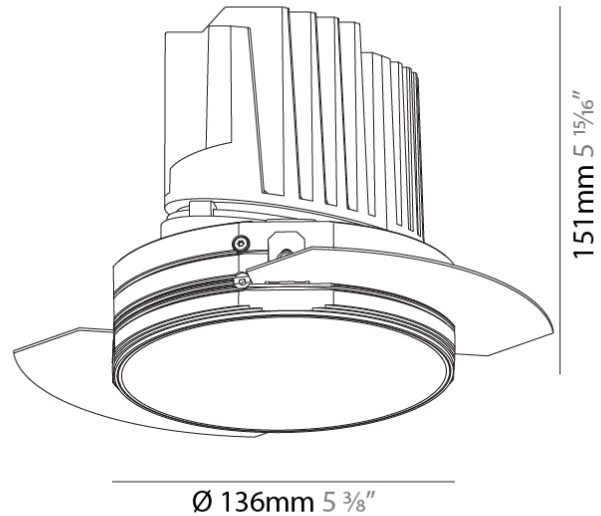

ELECTRICAL

Lamp Type: LED (Zhaga Standard)
Input Wattage (W): 13.2 / 16.5
Total Output Wattage (W): 12.1 / 14.7
Dimming: Tri-Mode (Non-Dimming and Phase Dimming (120Vac only) and 0-10V Dimming)
Driver Included: No
Driver Location: Recessed Housing
Driver Type: Constant Current - Universal
Driver Class: Class 2
Housing: See components
Input Voltage (V): 120 - 277
Constant Current (MA): 350

LED

Number of LEDs: 1
Color Temperature (°K): 2700 / 3000 / 3500 / 4000
Max. Delivered Lumen (lm): 814 / 877 / 911 / 930
Nominal Lumen (lm): 1246 / 1342 / 1396 / 1424
CRI: >90 CRI
Efficiency (%): 90.5
Lamp Life (hrs): 50000
Upon Request: RGB-W Tunable White Special Color Temperature Special LED

OPTICAL

Reflector°: 10
Optic°: Lens Pack - No Lens / Linear Spread Lens / Honeycomb / Spread Lens
Upon Request: Special Beam Angles

RATINGS AND CERTIFICATIONS

382, F 416-247-9319, www.zaneen.com

Not to be used in conjunction with other products. For assistance on 'custom' specifications, contact zteam@zaneen.com.

In a constant effort to supply the best product, we reserve the right to change specifications or materials without notice. The most recent specification sheets are found at zaneen.com

IP rating: IP20