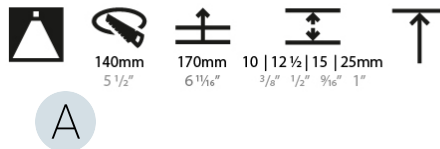

ELECTRICAL

Lamp Type: LED (Zhaga Standard)
Input Wattage (W): 13.2 / 16.5
Total Output Wattage (W): 12.1 / 14.7
Dimming: Tri-Mode (Non-Dimming and Phase Dimming (120Vac only) and 0-10V Dimming)
Driver Included: No
Driver Location: Recessed Housing
Driver Type: Constant Current - Universal
Driver Class: Class 2
Housing: See components
Input Voltage (V): 120 - 277
Constant Current (MA): 350

LED

Number of LEDs: 1
Color Temperature (°K): 2700 / 3000 / 3500 / 4000
Max. Delivered Lumen (lm): 814 / 877 / 911 / 930
Nominal Lumen (lm): 1246 / 1342 / 1396 / 1424
CRI: >90 CRI
Efficiency (%): 90.5
Lamp Life (hrs): 50000
Upon Request: RGB-W Tunable White Special Color Temperature Special LED

OPTICAL

Reflector°: 10
Optic°: Lens Pack - No Lens / Linear Spread Lens / Honeycomb / Spread Lens
Upon Request: Special Beam Angles

RATINGS AND CERTIFICATIONS

382, F 416-247-9319, www.zaneen.com

Not to be used in conjunction with other products. For assistance on 'custom' specifications, contact zteam@zaneen.com.

In a constant effort to supply the best product, we reserve the right to change specifications or materials without notice. The most recent specification sheets are found at zaneen.com

IP rating: IP20