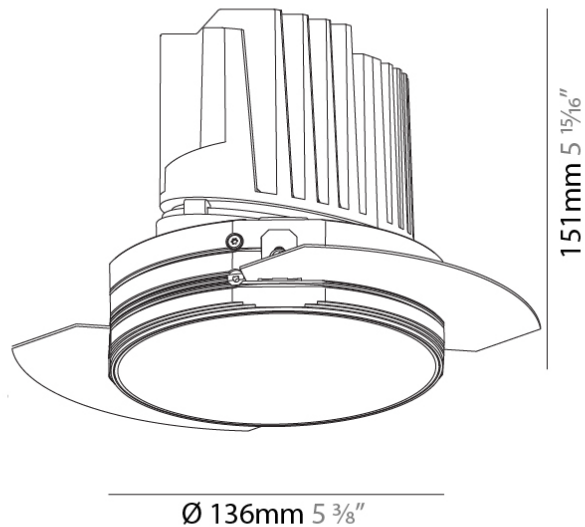

ELECTRICAL

Lamp Type: LED (Zhaga Standard)
Input Wattage (W): 28
Total Output Wattage (W): 26.4
Dimming: Tri-Mode (Non-Dimming and Phase Dimming (120Vac only) and 0-10V Dimming)
Driver Included: No
Driver Location: Recessed Housing
Driver Type: Constant Current - Universal
Driver Class: Class 2
Housing: See components
Input Voltage (V): 120 - 277
Constant Current (MA): 700

LED

Number of LEDs: 1
Color Temperature (°K): 2700 / 3000 / 3500 / 4000
Max. Delivered Lumen (lm): 2156 / 2244 / 2377 / 2425
Nominal Lumen (lm): 2909 / 3028 / 3208 / 2373
CRI: >90 CRI
Lamp Life (hrs): 50000
Upon Request: RGB-W Tunable White Special Color Temperature Special LED

OPTICAL

Reflector°: 18 / 34
Optic°: Lens Pack - No Lens / Linear Spread Lens / Honeycomb / Spread Lens
Adjustability: Fixed
Upon Request: Special Beam Angles

RATINGS AND CERTIFICATIONS

382, F 416-247-9319, www.zaneen.com

Available only in North America. For more information, please contact us at the end of the existing Model #. For assistance on 'custom' specifications, contact zteam@zaneen.com. In a constant effort to supply the best product, we reserve the right to change specifications or materials without notice. The most recent specification sheets are found at zaneen.com

IP rating: IP20