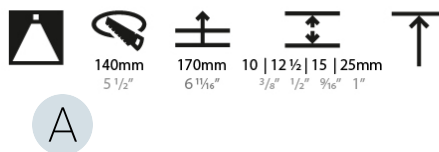

ELECTRICAL

Lamp Type: LED (Zhaga Standard)
Input Wattage (W): 28
Total Output Wattage (W): 26.4
Dimming: Tri-Mode (Non-Dimming and Phase Dimming (120Vac only) and 0-10V Dimming)
Driver Included: No
Driver Location: Recessed Housing
Driver Type: Constant Current - Universal
Driver Class: Class 2
Housing: See components
Input Voltage (V): 120 - 277
Constant Current (MA): 700

LED

Number of LEDs: 1
Color Temperature (°K): 2700 / 3000 / 3500 / 4000
Max. Delivered Lumen (lm): 2156 / 2244 / 2377 / 2425
Nominal Lumen (lm): 2909 / 3028 / 3208 / 2373
CRI: >90 CRI
Lamp Life (hrs): 50000
Upon Request: RGB-W Tunable White Special Color Temperature Special LED

OPTICAL

Reflector°: 18 / 34
Optic°: Lens Pack - No Lens / Linear Spread Lens / Honeycomb / Spread Lens
Adjustability: Fixed
Upon Request: Special Beam Angles

RATINGS AND CERTIFICATIONS

382, F 416-247-9319, www.zaneen.com

Available only in North America. For more information, please contact us at the end of the existing Model #. For assistance on 'custom' specifications, contact zteam@zaneen.com. In a constant effort to supply the best product, we reserve the right to change specifications or materials without notice. The most recent specification sheets are found at zaneen.com

IP rating: IP20